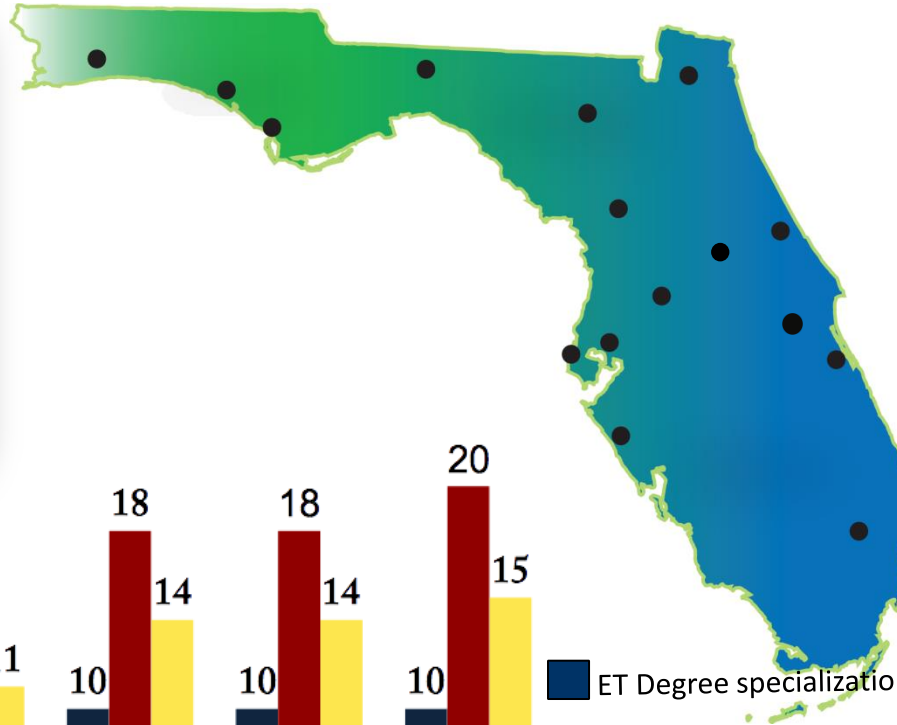

# Engineering Technology A.S. Degree

## Key Milestones 2008 - 2014

● Indicates the locations of colleges offering the ET Degree Program

- Broward College
- Central Florida College
- Daytona State College
- Eastern Florida State College
- Florida State College at Jacksonville
- Florida Gateway College
- Gulf Coast State College
- Hillsborough Community College
- Northwest Florida State College
- Pensacola State College
- Polk State College
- Seminole State College
- State College of Florida - Manatee
- St. Petersburg College
- Tallahassee Community College